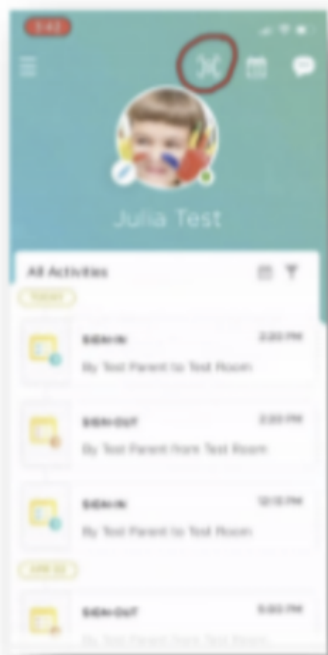

All Children must be  
clocked in by their  
Transportation Provider.  
Open the ProCare App

Must be within  
20 feet  
of front desk